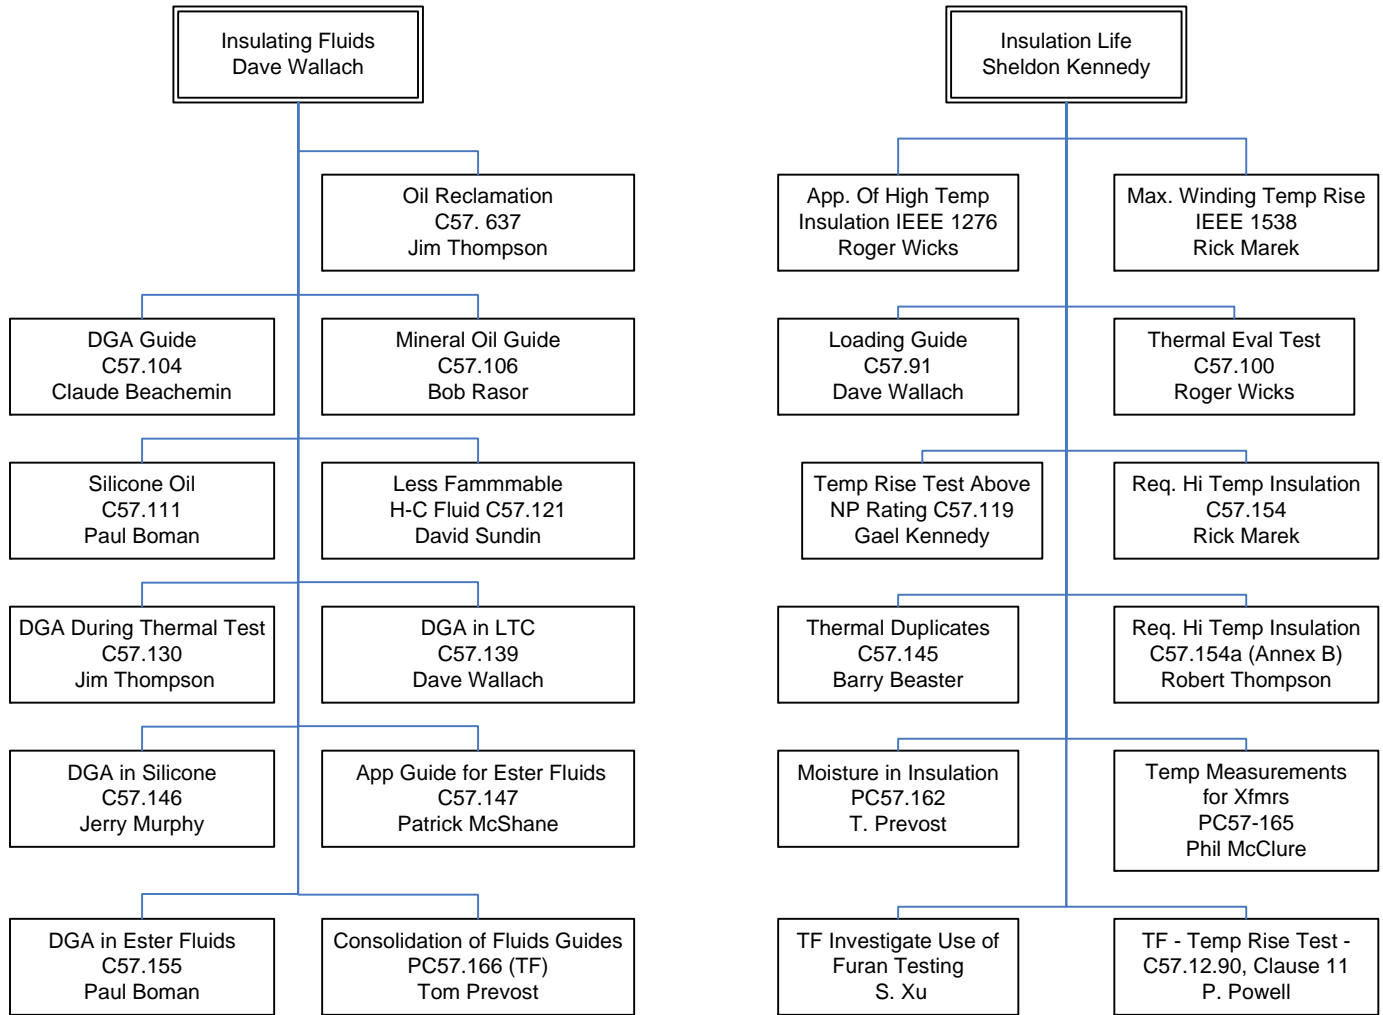

IEEE/PES Transformers Committee
 Chair: Susan McNelly
 Vice Chair: Bruce Forsyth Secretary: Ed teNyenhuis Treas: Paul Boman
 Past Chair: Stephen Antosz Std. Coordinator: James Graham

IEEE/PES Transformers Committee
 Chair: Susan McNelly
 Vice Chair: Bruce Forsyth Secretary: Ed teNyenhuis Treas: Paul Boman
 Past Chair: Stephen Antosz Std. Coordinator: James Graham