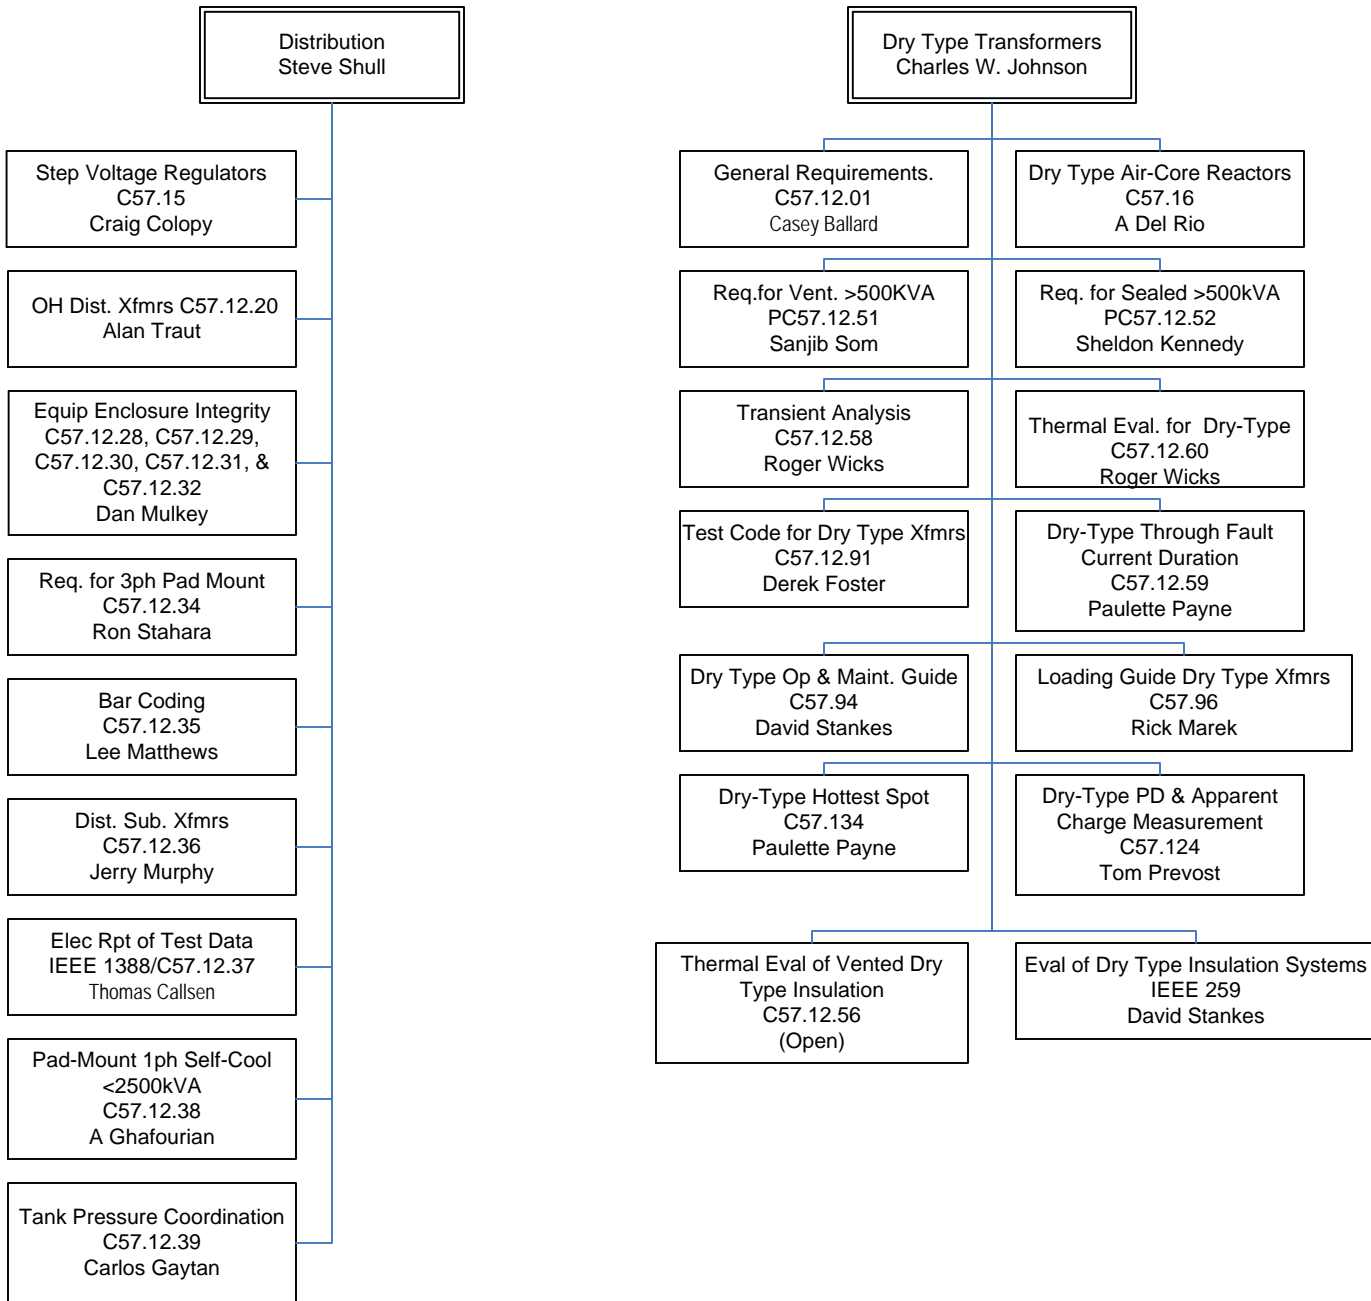

IEEE/PES Transformers Committee
 Chair: Susan McNelly
 Vice Chair: Bruce Forsyth Secretary: Ed teNyenhuis Treas: Paul Boman
 Past Chair: Stephen Antosz Std. Coordinator: James Graham

IEEE/PES Transformers Committee
 Chair: Susan McNelly
 Vice Chair: Bruce Forsyth Secretary: Ed teNyenhuis Treas: Paul Boman
 Past Chair: Stephen Antosz Std. Coordinator: James Graham