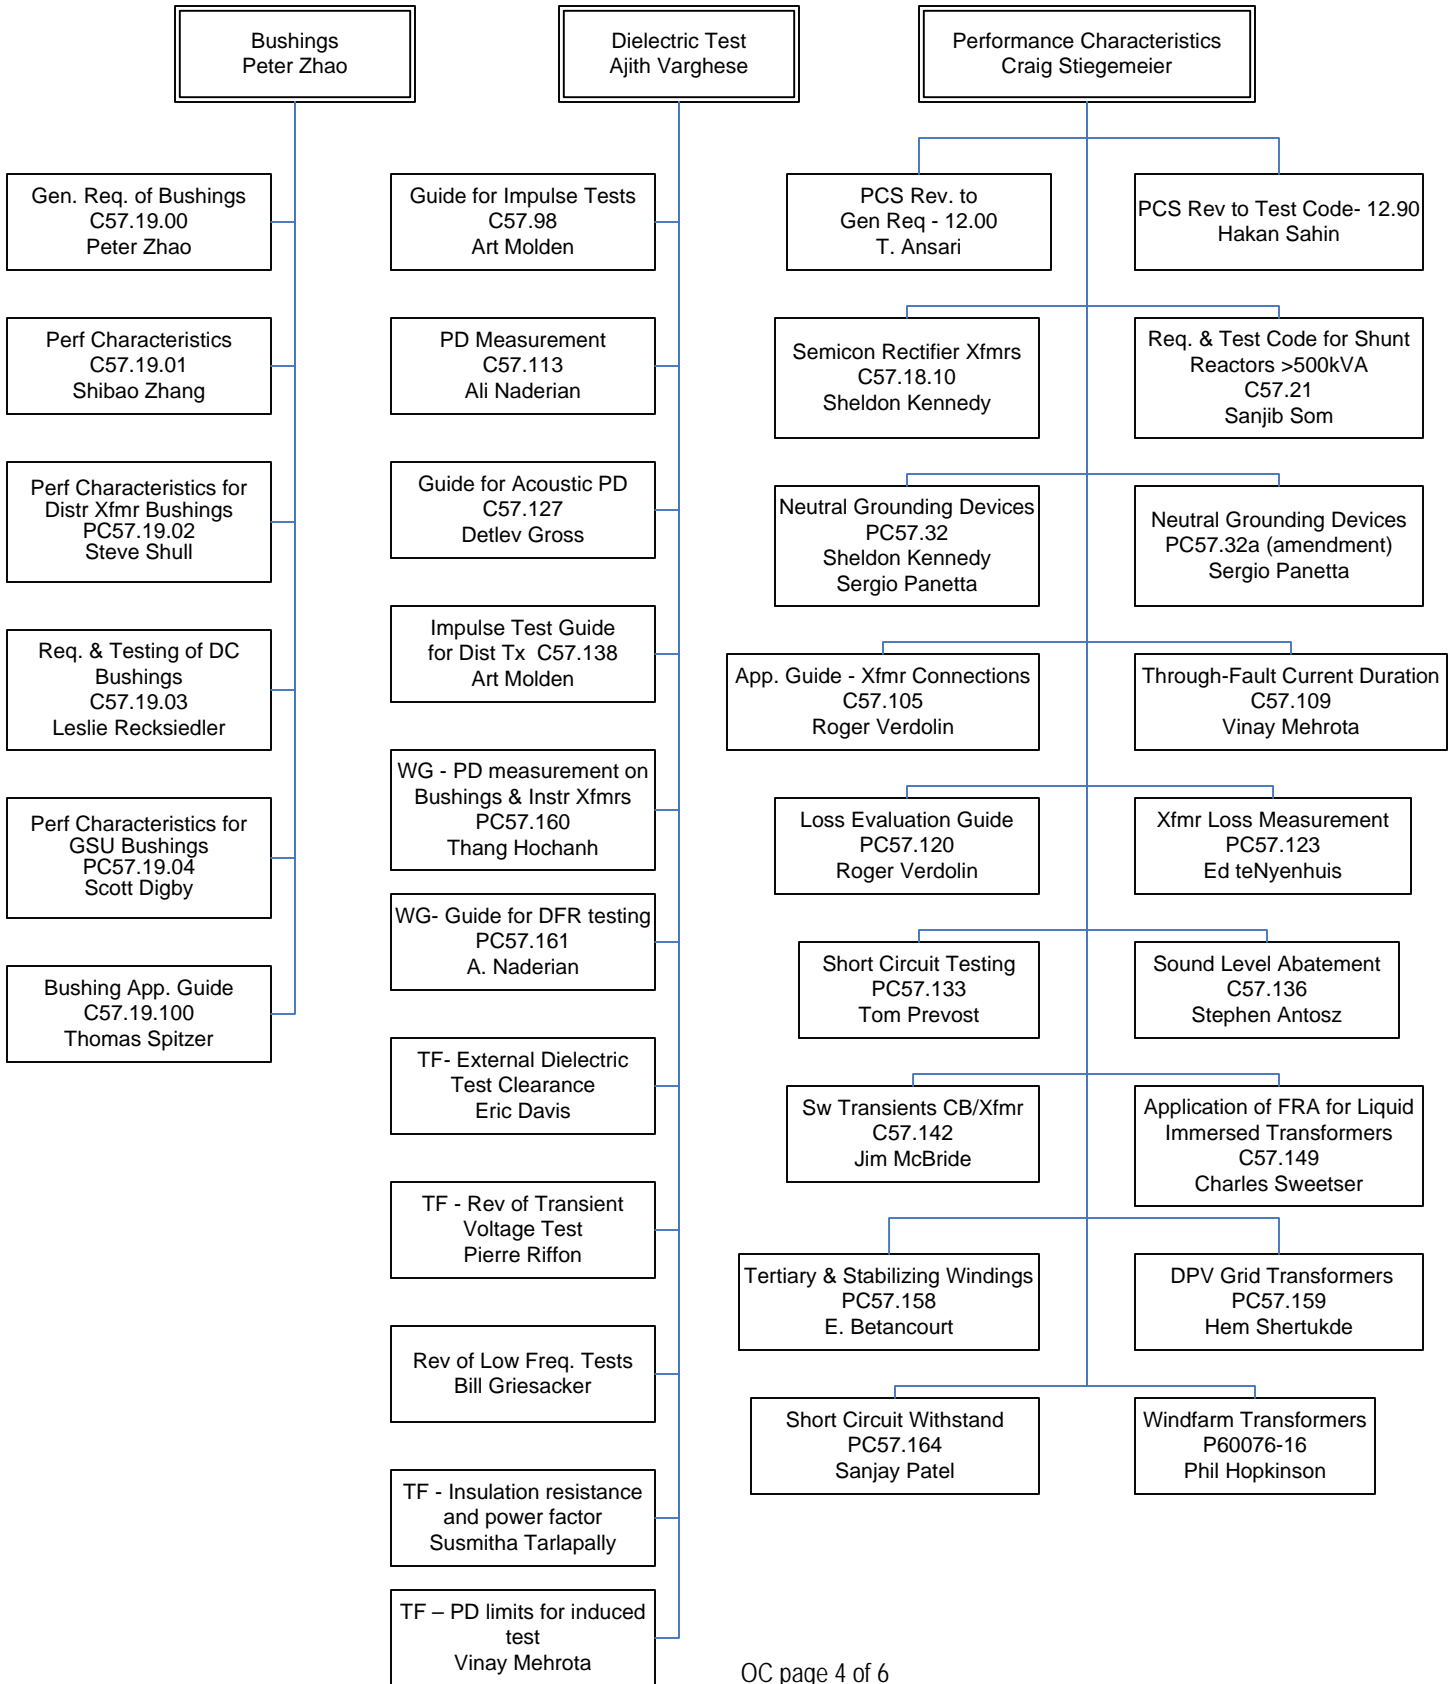

IEEE/PES Transformers Committee
 Chair: Susan McNelly
 Vice Chair: Bruce Forsyth Secretary: Ed teNyenhuis Treas: Paul Boman
 Past Chair: Stephen Antosz Std. Coordinator: James Graham

IEEE/PES Transformers Committee
 Chair: Susan McNelly
 Vice Chair: Bruce Forsyth Secretary: Ed teNyenhuis Treas: Paul Boman
 Past Chair: Stephen Antosz Std. Coordinator: James Graham