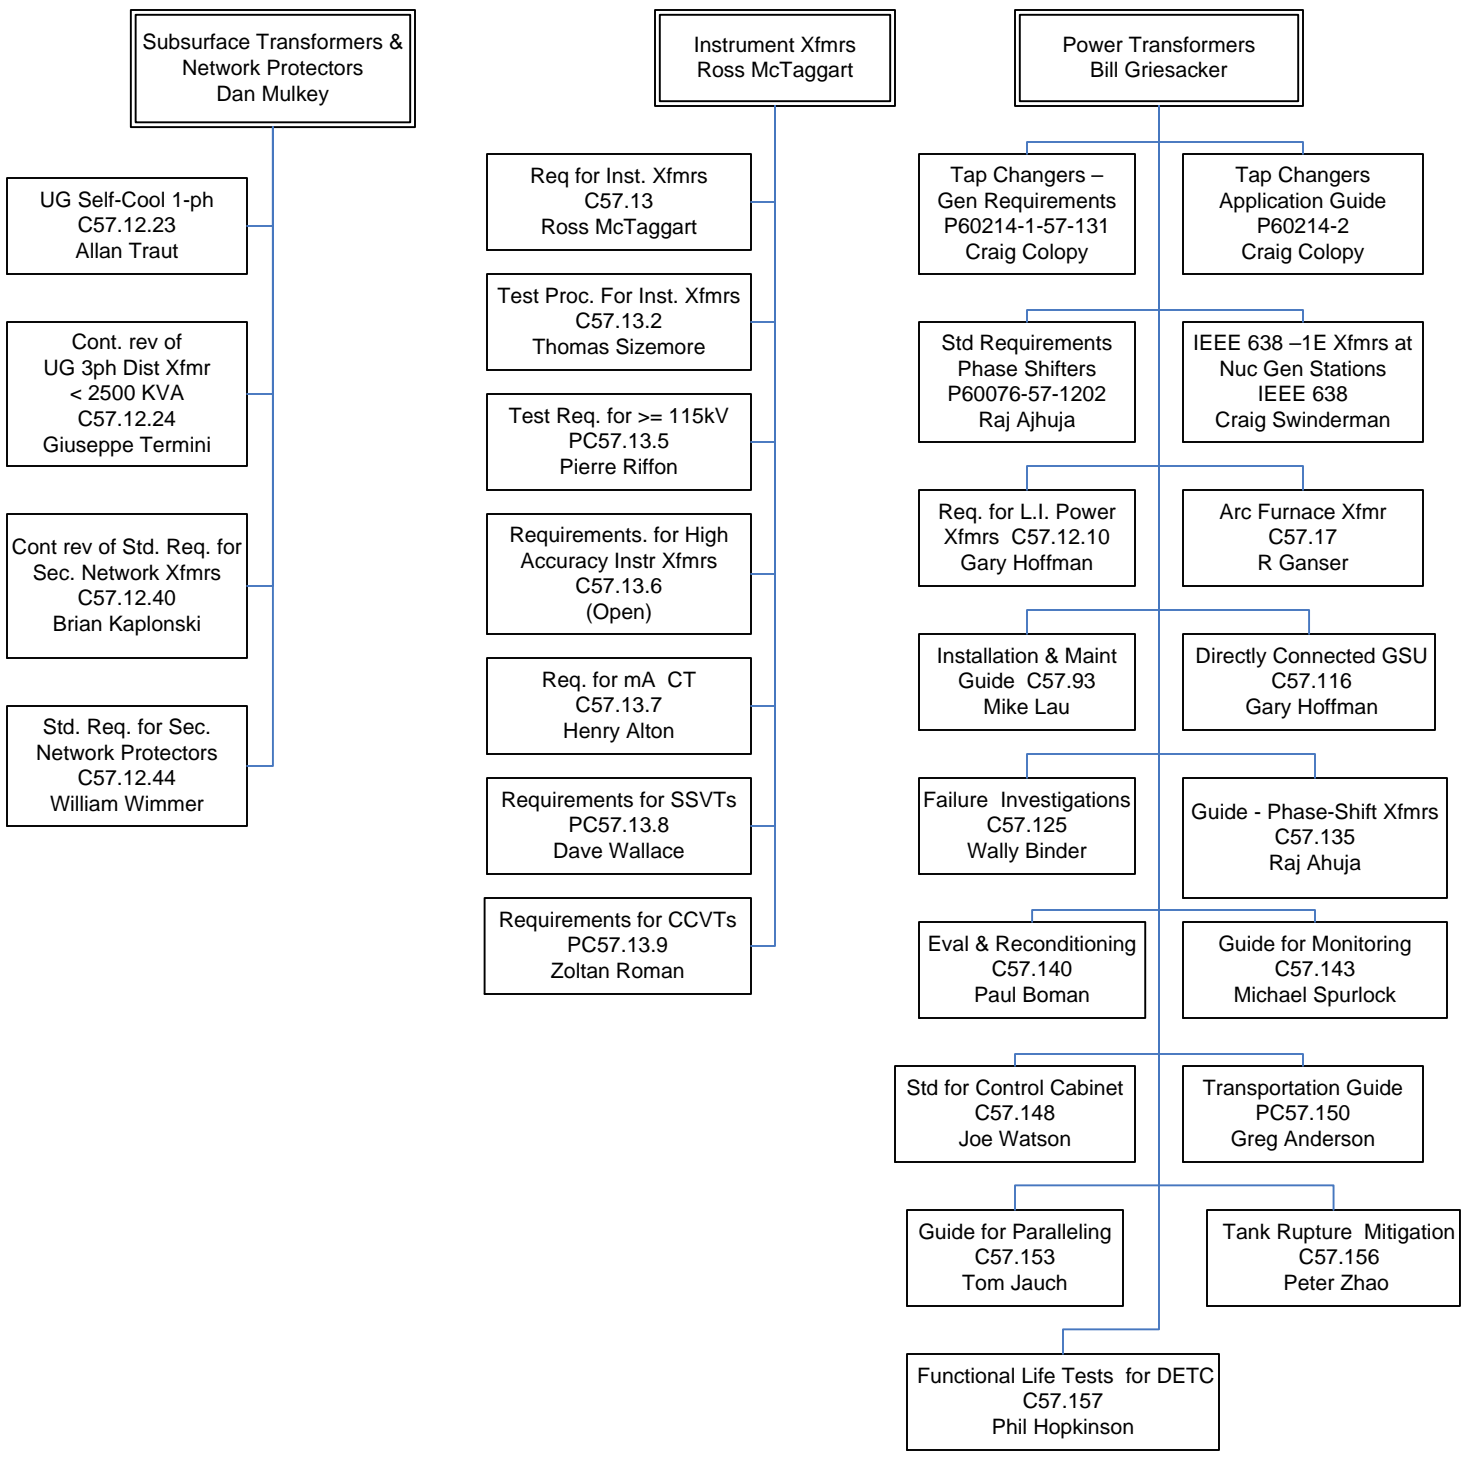

IEEE/PES Transformers Committee
 Chair: Susan McNelly
 Vice Chair: Bruce Forsyth Secretary: Ed teNyenhuis Treas: Paul Boman
 Past Chair: Stephen Antosz Std. Coordinator: James Graham

IEEE/PES Transformers Committee
 Chair: Susan McNelly
 Vice Chair: Bruce Forsyth Secretary: Ed teNyenhuis Treas: Paul Boman
 Past Chair: Stephen Antosz Std. Coordinator: James Graham