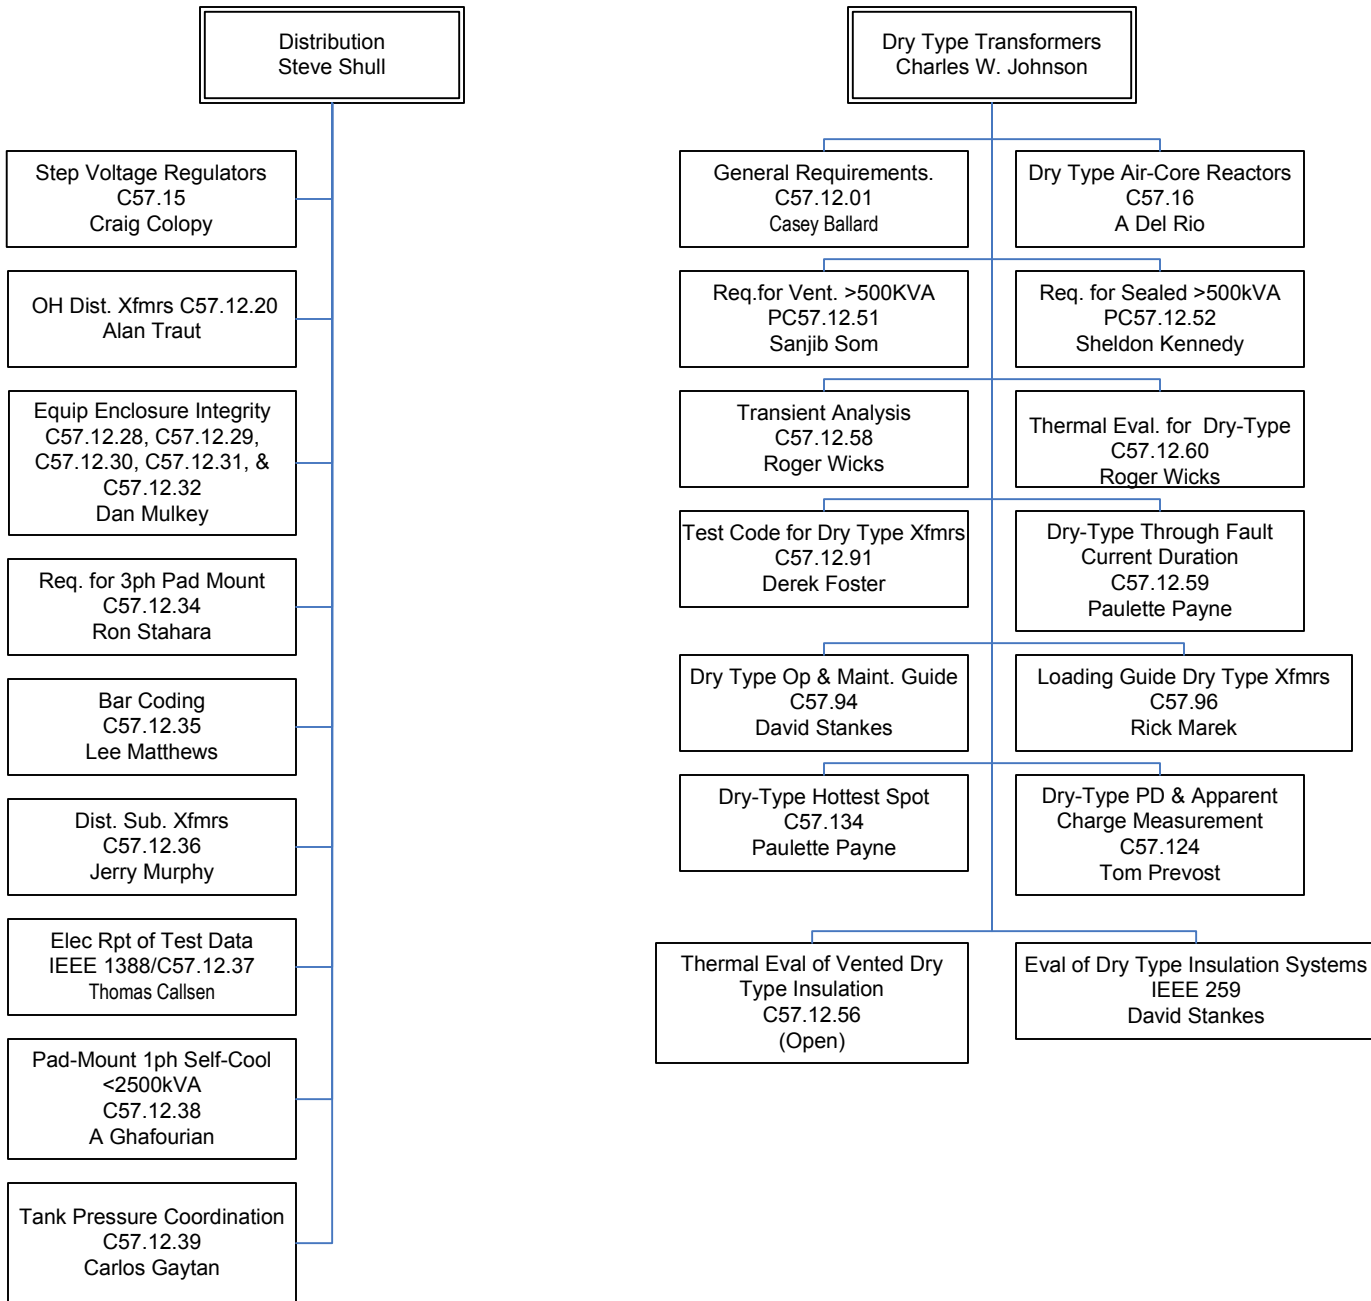

IEEE/PES Transformers Committee
 Chair: Stephen Antosz
 Vice Chair: Susan McNelly Secretary: Bruce Forsyth Treas: Greg Anderson
 Past Chair: Donald Platts Std. Coordinator: James Graham

IEEE/PES Transformers Committee
 Chair: Stephen Antosz
 Vice Chair: Susan McNelly Secretary: Bruce Forsyth Treas: Greg Anderson
 Past Chair: Donald Platts Std. Coordinator: James Graham