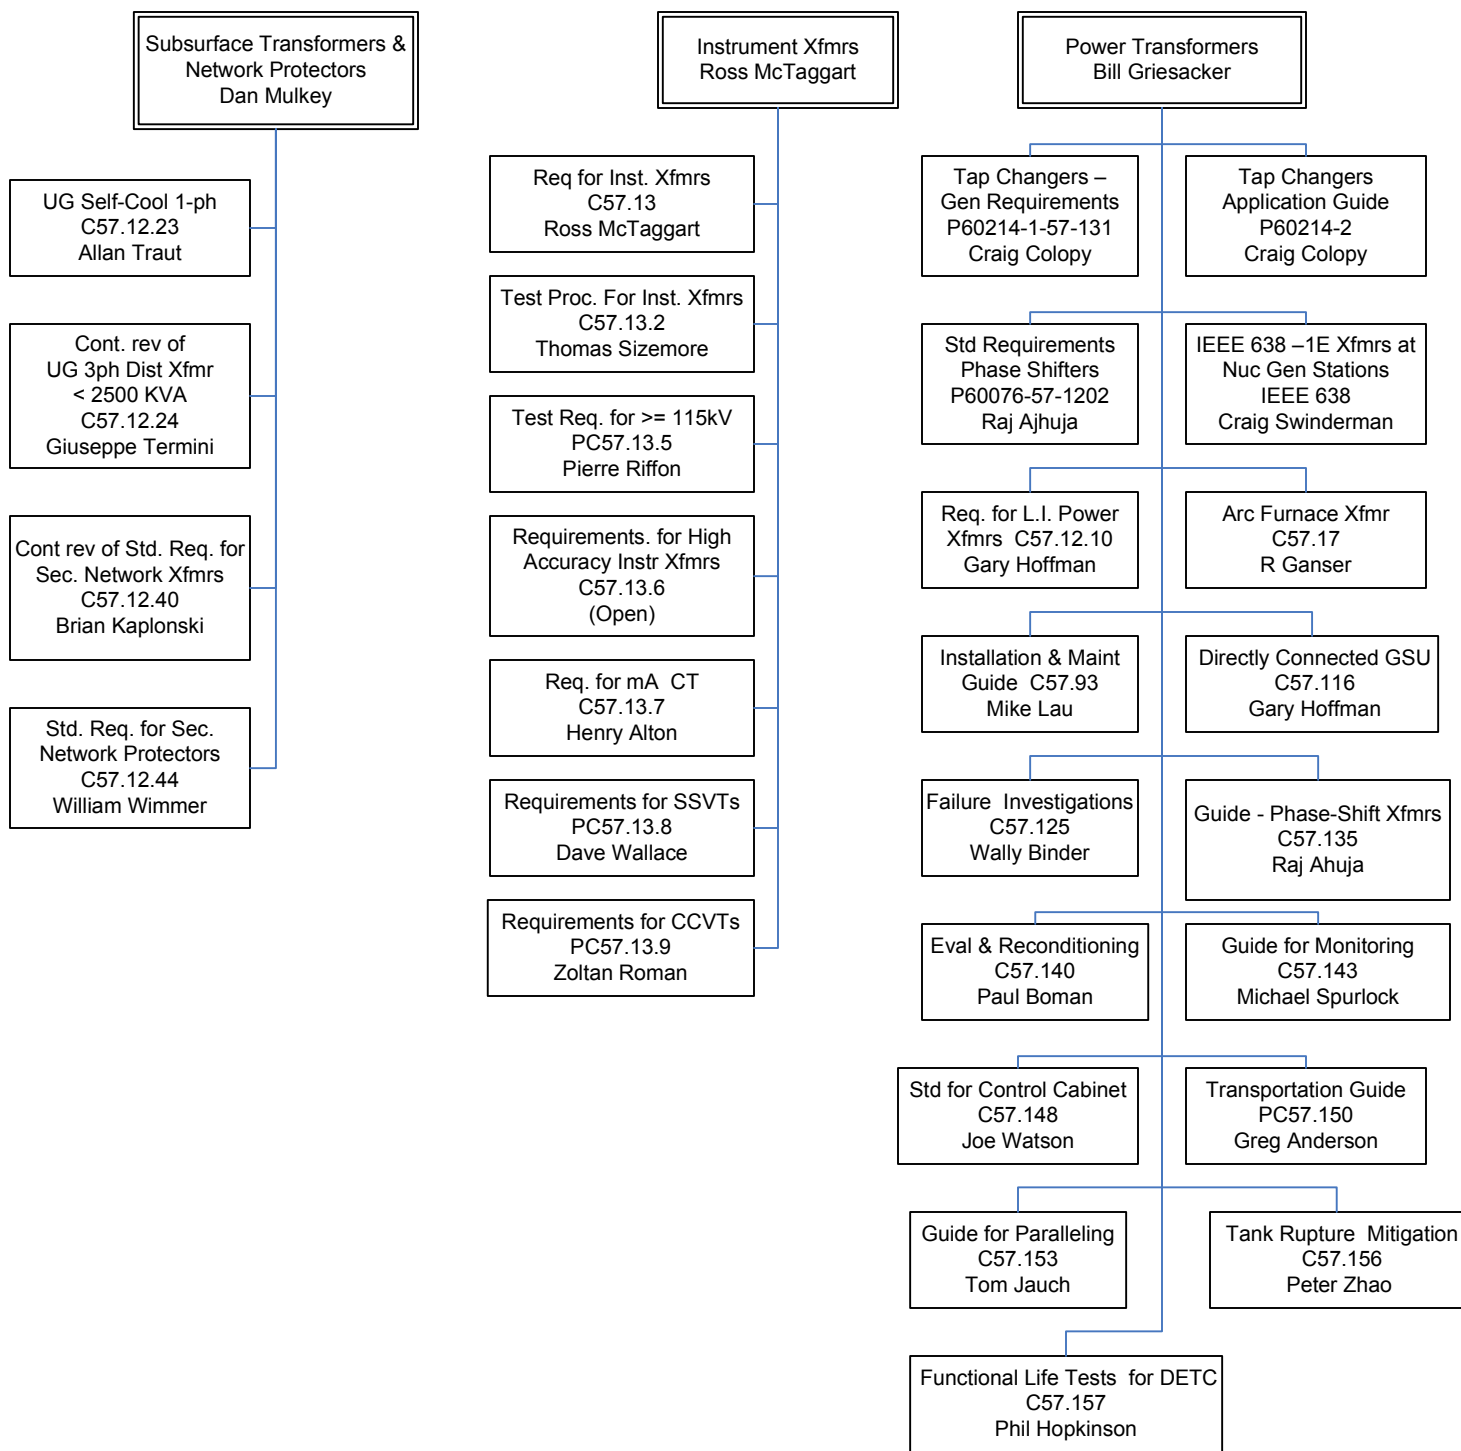

IEEE/PES Transformers Committee
 Chair: Stephen Antosz
 Vice Chair: Susan McNelly Secretary: Bruce Forsyth Treas: Greg Anderson
 Past Chair: Donald Platts Std. Coordinator: James Graham

IEEE/PES Transformers Committee
 Chair: Stephen Antosz
 Vice Chair: Susan McNelly Secretary: Bruce Forsyth Treas: Greg Anderson
 Past Chair: Donald Platts Std. Coordinator: James Graham