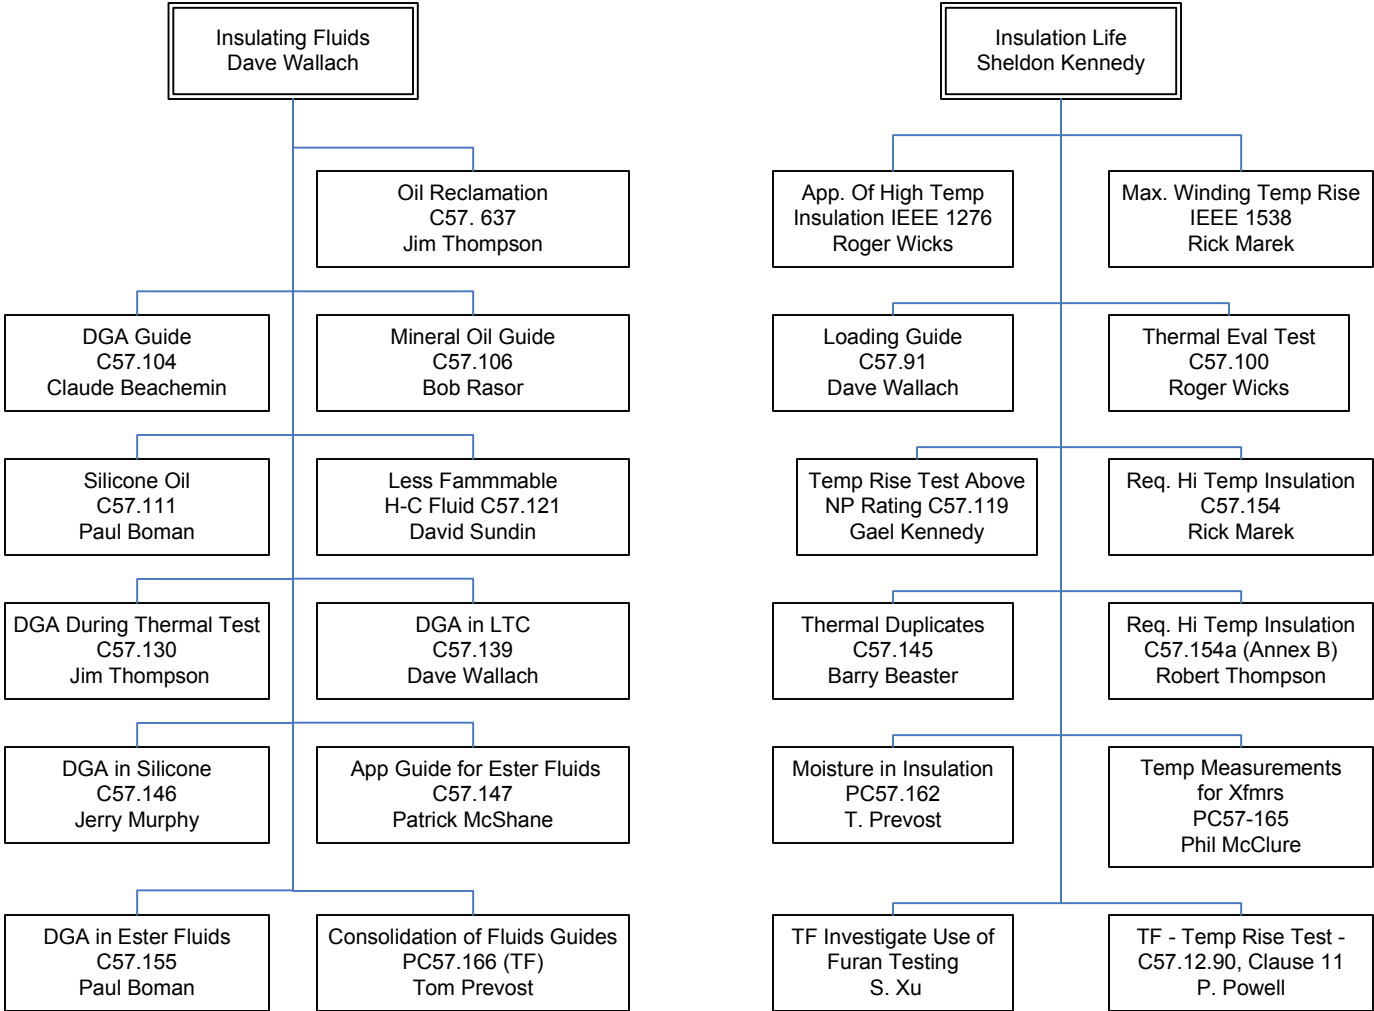

IEEE/PES Transformers Committee
Chair: Stephen Antosz
Vice Chair: Susan McNelly Secretary: Bruce Forsyth Treas: Greg Anderson
Past Chair: Donald Platts Std. Coordinator: James Graham