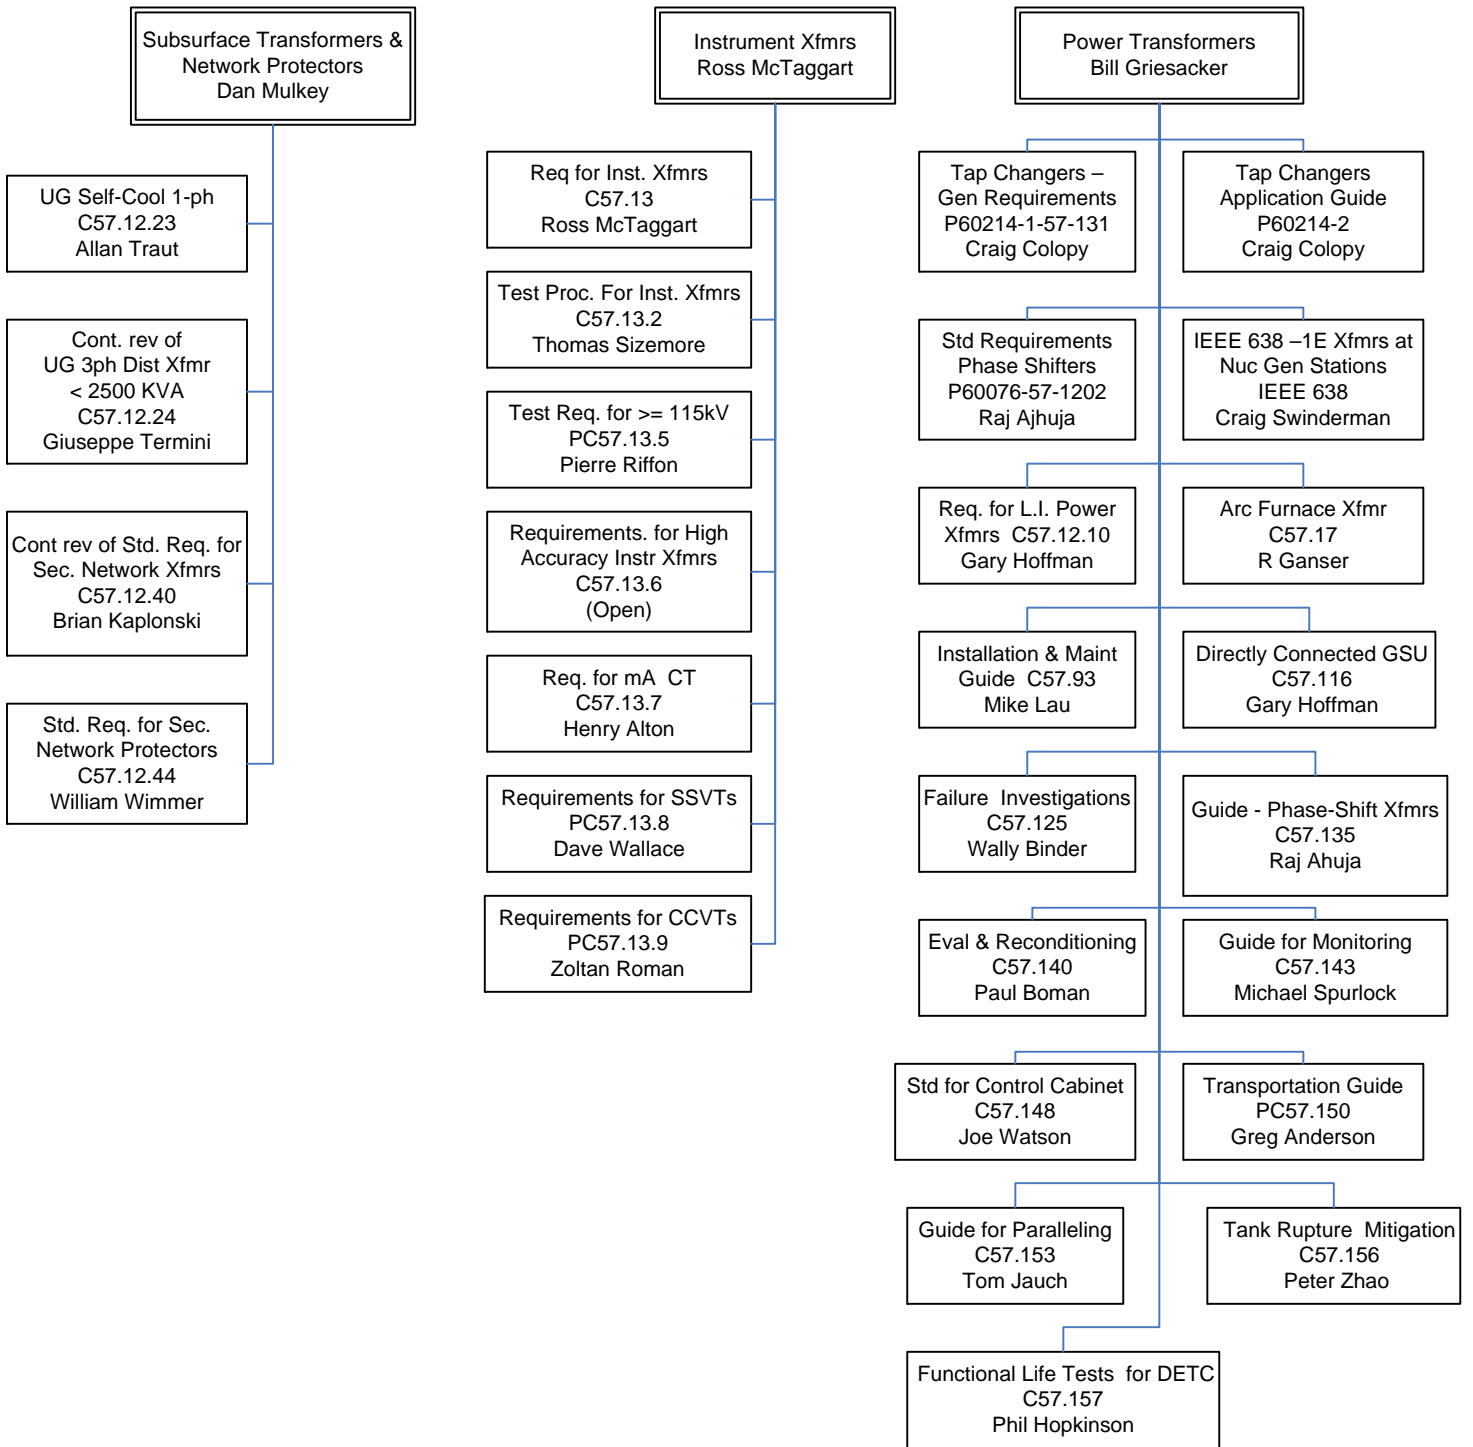

IEEE/PES Transformers Committee
 Chair: Susan McNelly
 Vice Chair: Bruce Forsyth Secretary: Ed teNyenhuis Treas: Paul Boman
 Past Chair: Stephen Antosz Std. Coordinator: James Graham

IEEE/PES Transformers Committee
 Chair: Susan McNelly
 Vice Chair: Bruce Forsyth Secretary: Ed teNyenhuis Treas: Paul Boman
 Past Chair: Stephen Antosz Std. Coordinator: James Graham