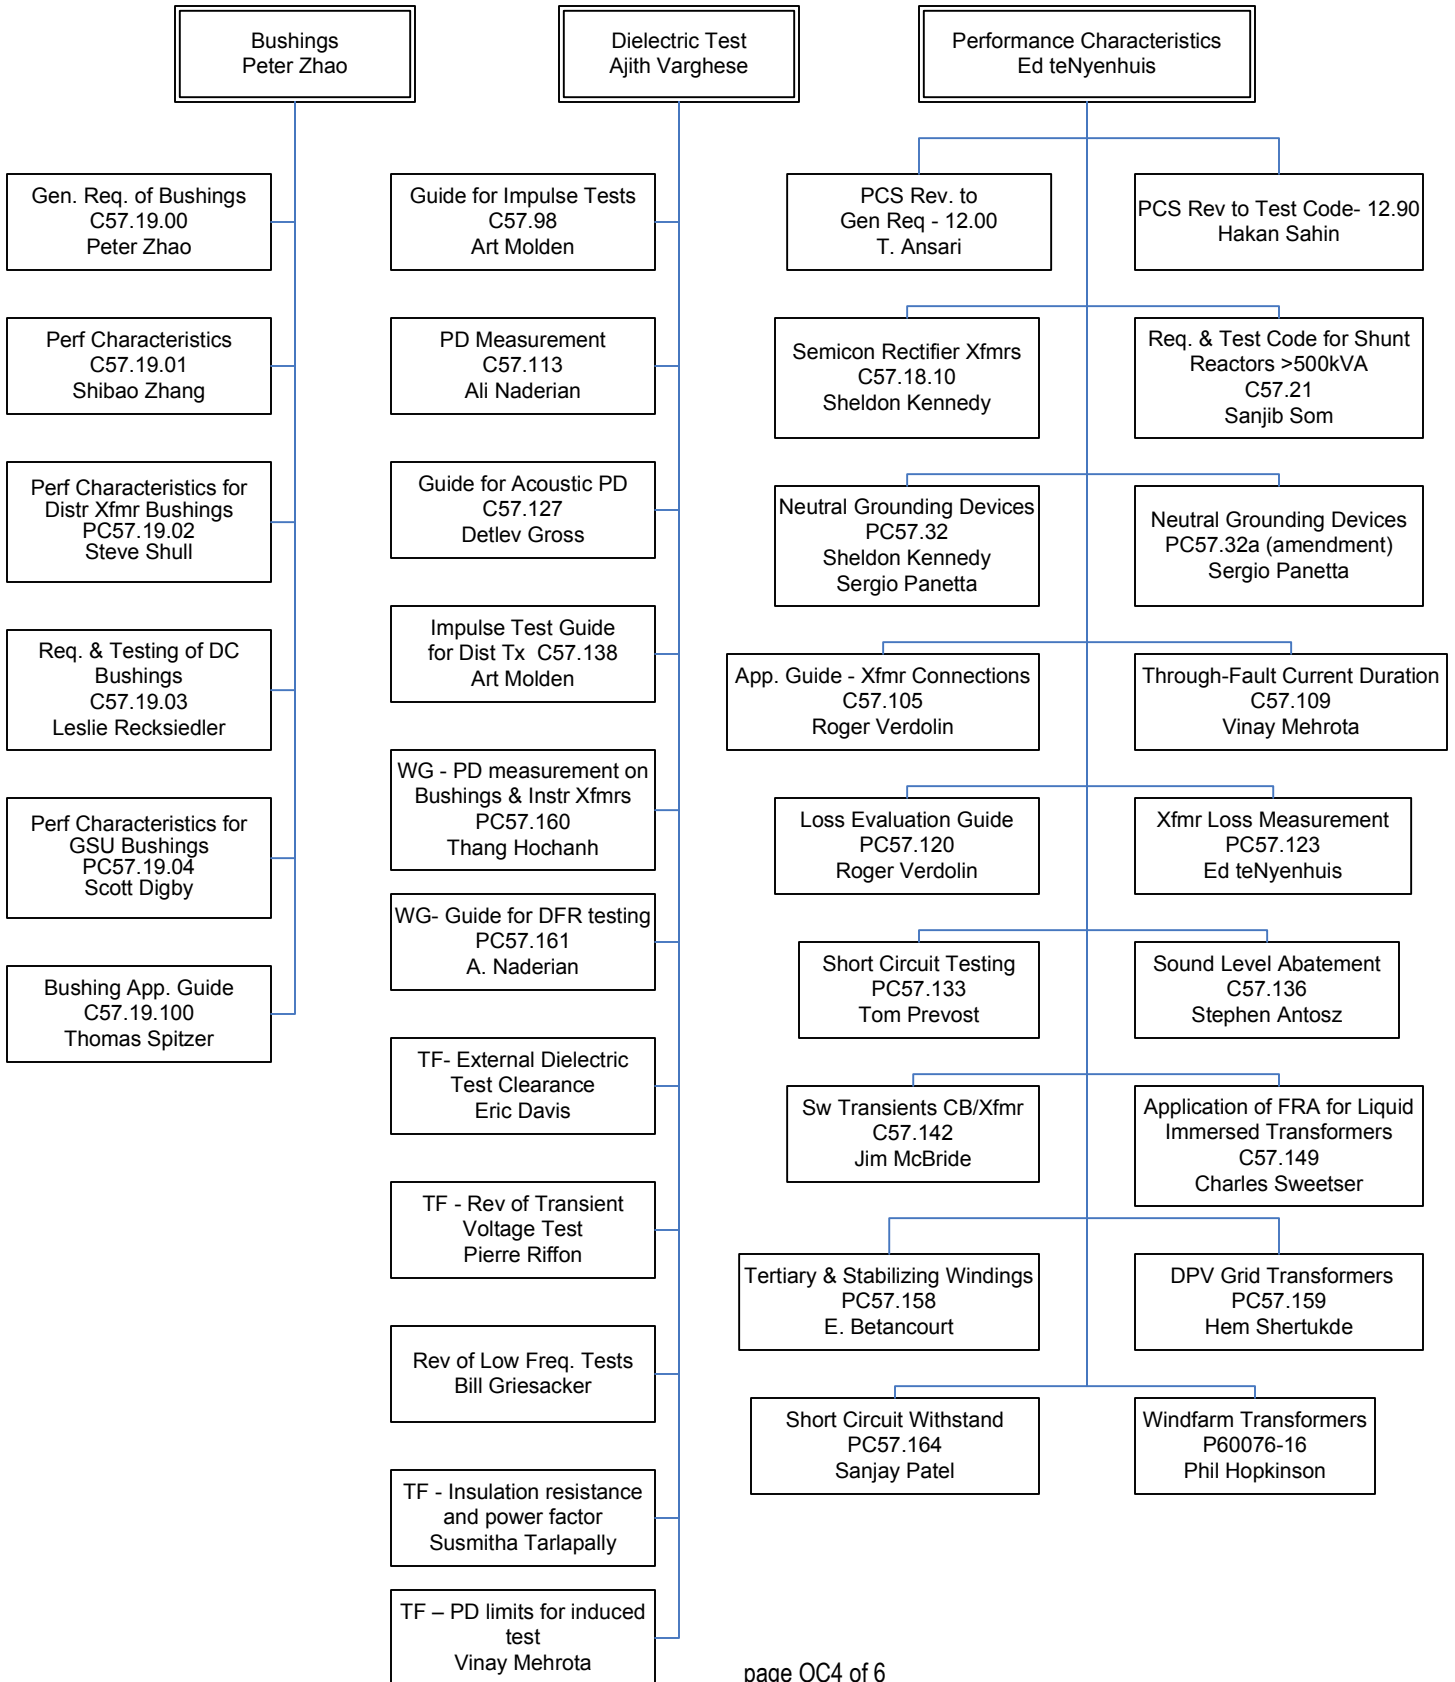

IEEE/PES Transformers Committee
 Chair: Stephen Antosz
 Vice Chair: Susan McNelly Secretary: Bruce Forsyth Treas: Greg Anderson
 Past Chair: Donald Platts Std. Coordinator: James Graham

IEEE/PES Transformers Committee
 Chair: Stephen Antosz
 Vice Chair: Susan McNelly Secretary: Bruce Forsyth Treas: Greg Anderson
 Past Chair: Donald Platts Std. Coordinator: James Graham