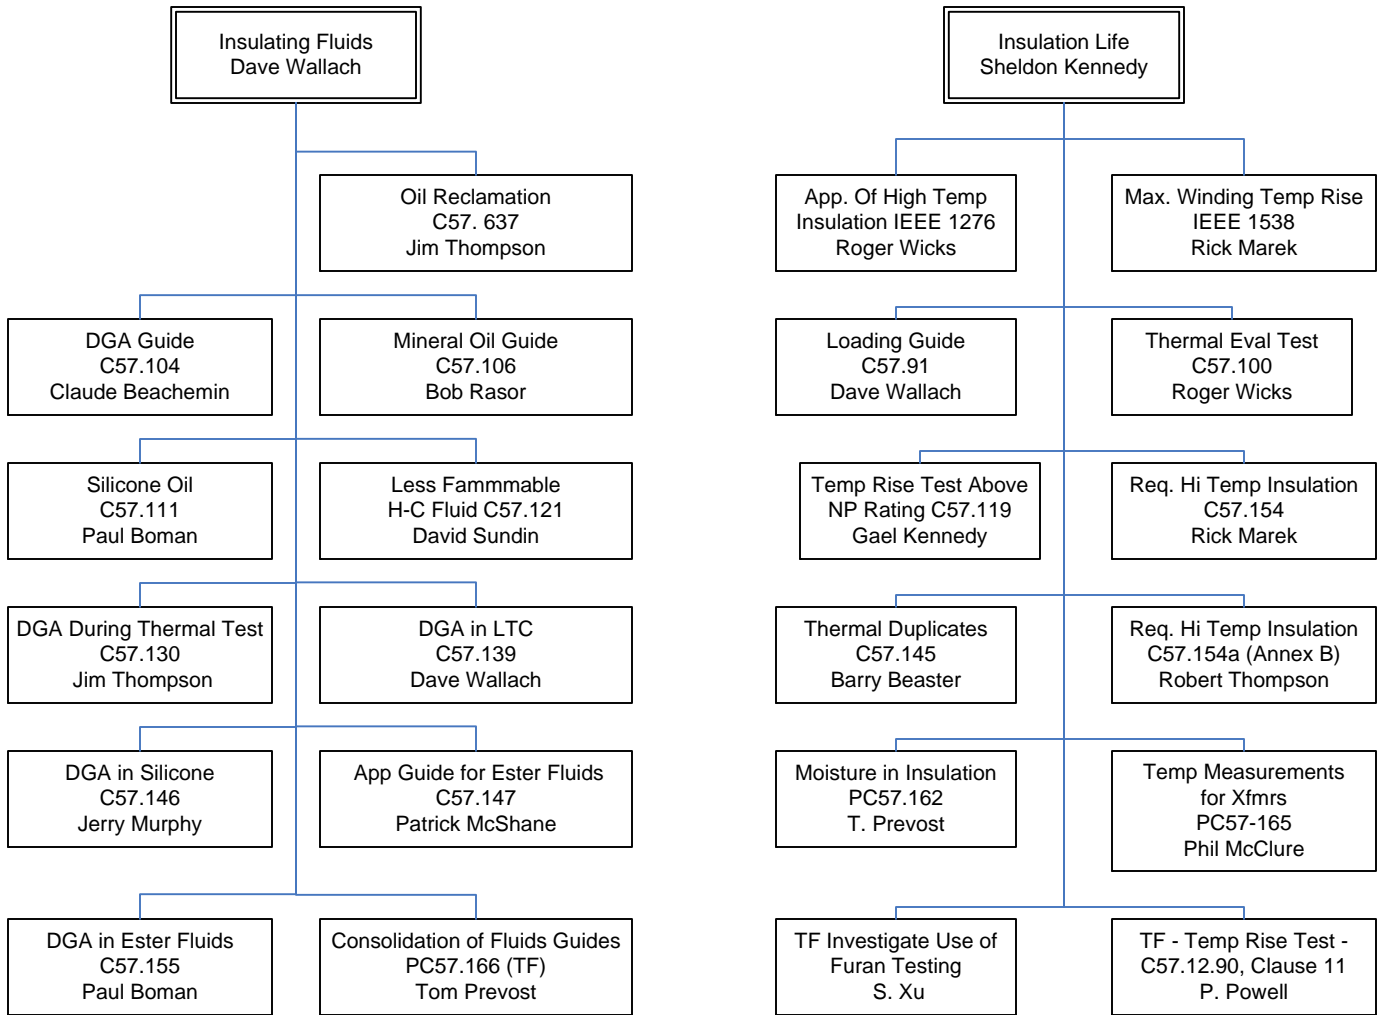

IEEE/PES Transformers Committee
Chair: Susan McNelly
Vice Chair: Bruce Forsyth Secretary: Ed teNyenhuis Treas: Paul Boman
Past Chair: Stephen Antosz Std. Coordinator: James Graham