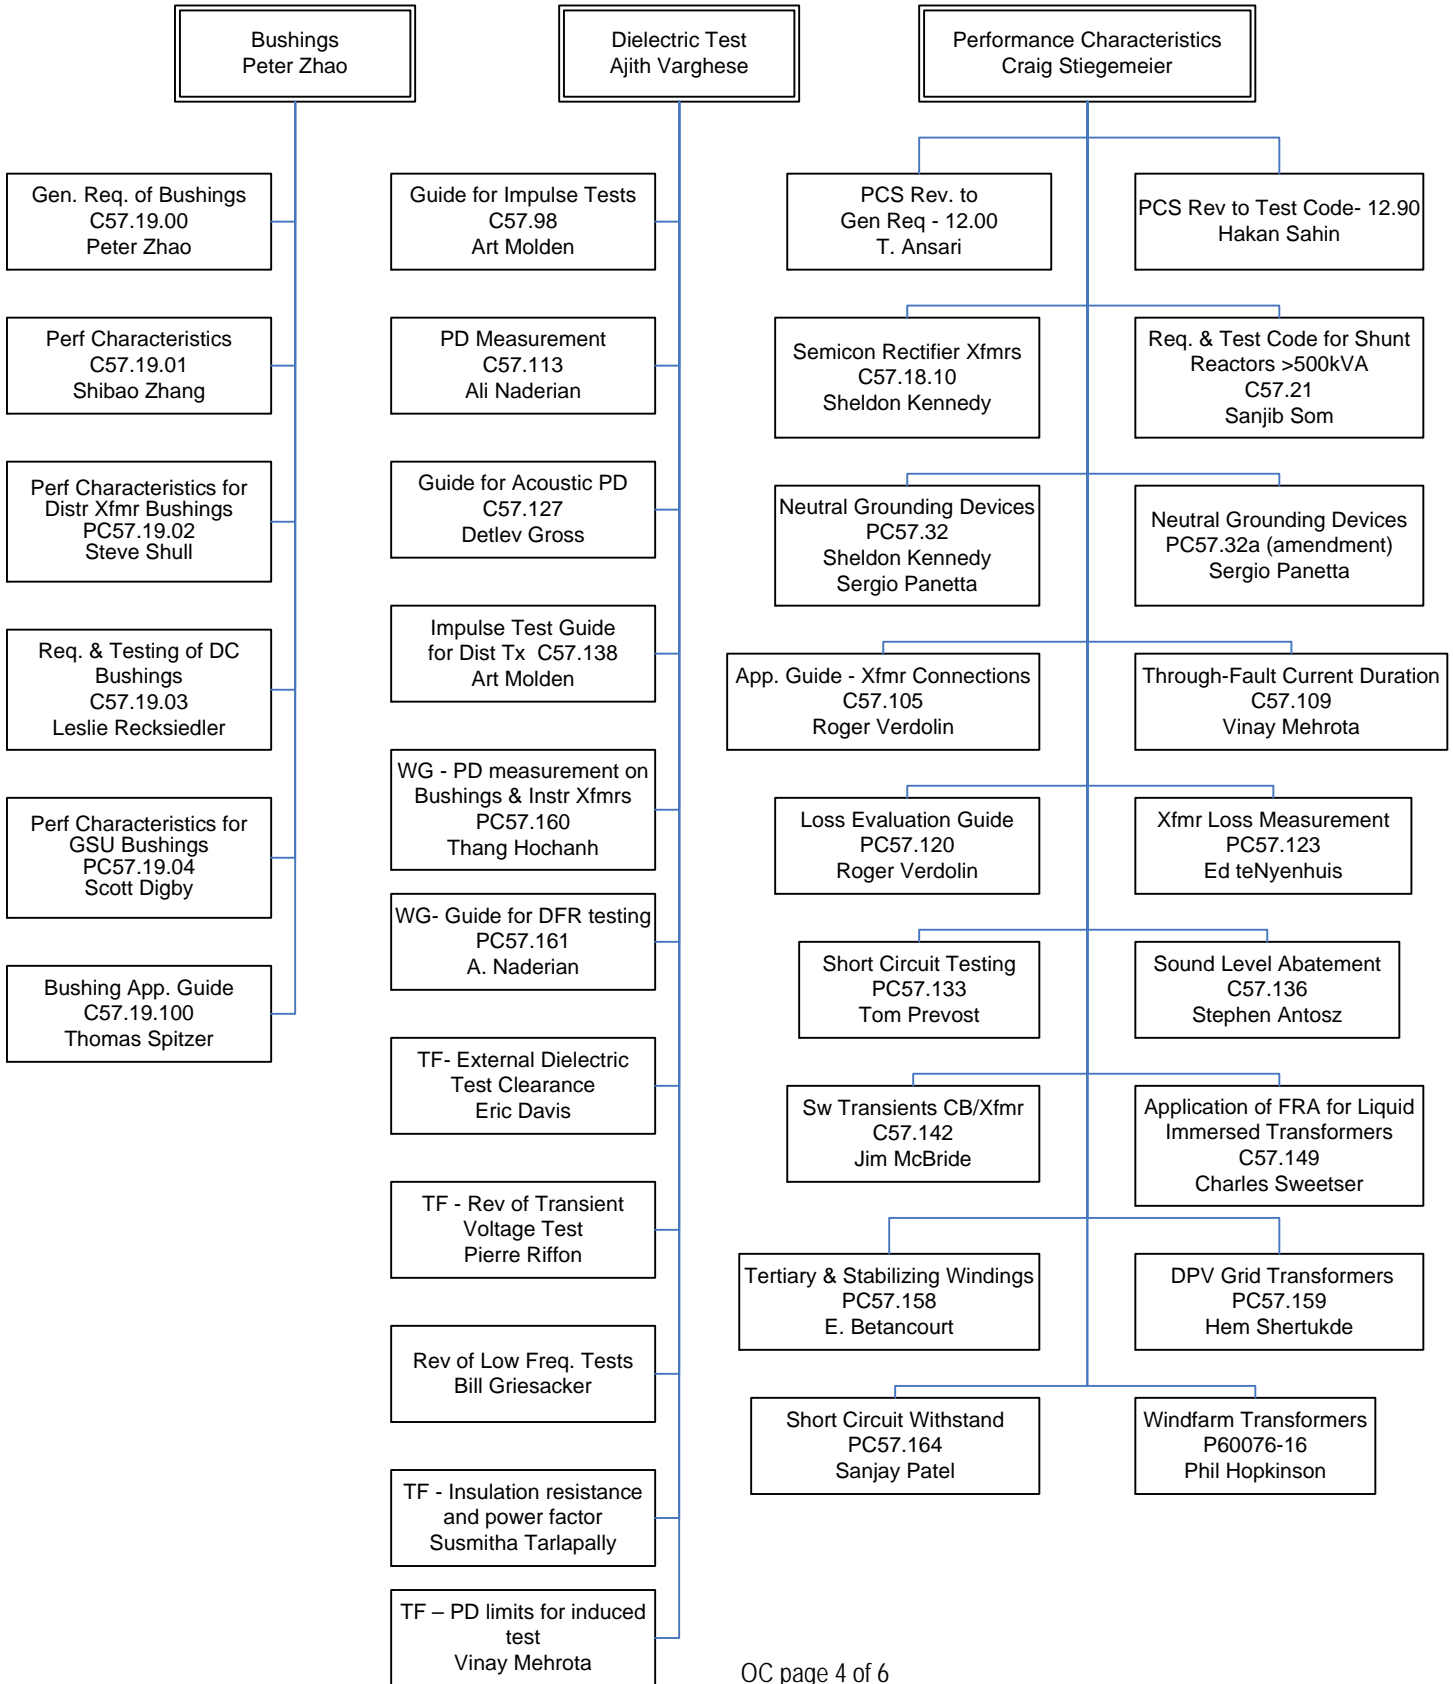

IEEE/PES Transformers Committee
 Chair: Susan McNelly
 Vice Chair: Bruce Forsyth Secretary: Ed teNyenhuis Treas: Paul Boman
 Past Chair: Stephen Antosz Std. Coordinator: James Graham

IEEE/PES Transformers Committee
 Chair: Susan McNelly
 Vice Chair: Bruce Forsyth Secretary: Ed teNyenhuis Treas: Paul Boman
 Past Chair: Stephen Antosz Std. Coordinator: James Graham