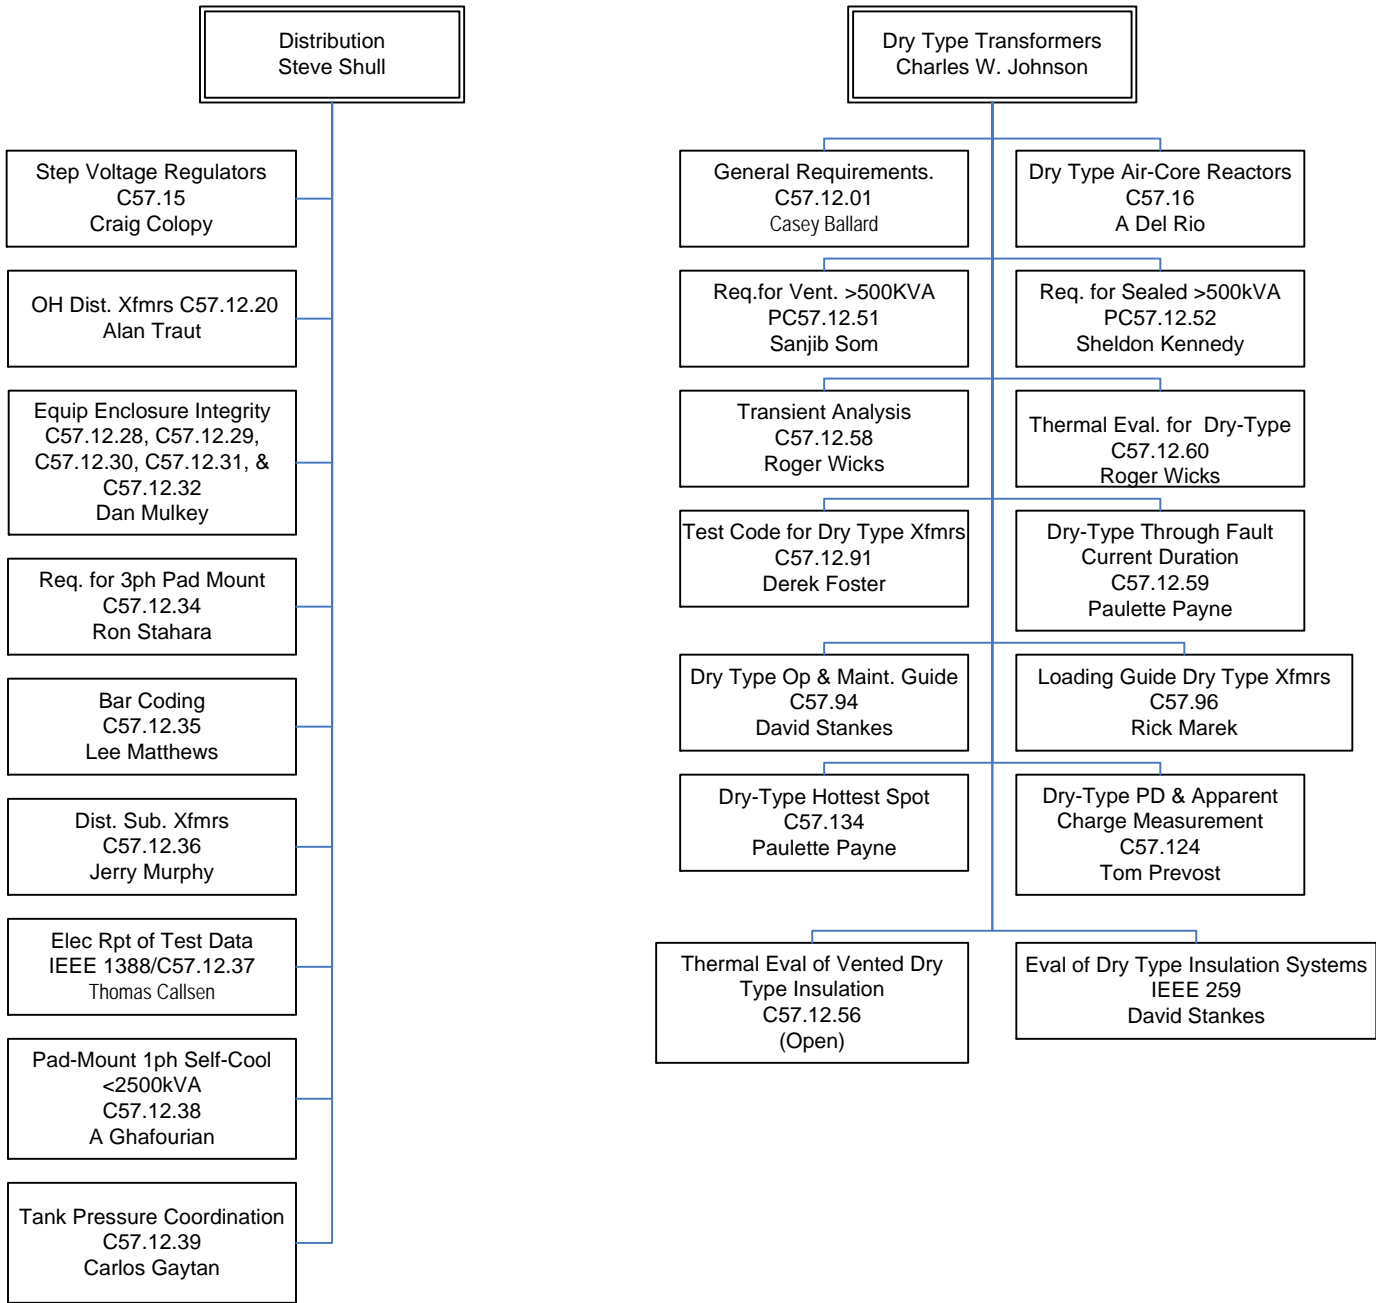

IEEE/PES Transformers Committee
 Chair: Susan McNelly
 Vice Chair: Bruce Forsyth Secretary: Ed teNyenhuis Treas: Paul Boman
 Past Chair: Stephen Antosz Std. Coordinator: James Graham

IEEE/PES Transformers Committee
 Chair: Susan McNelly
 Vice Chair: Bruce Forsyth Secretary: Ed teNyenhuis Treas: Paul Boman
 Past Chair: Stephen Antosz Std. Coordinator: James Graham